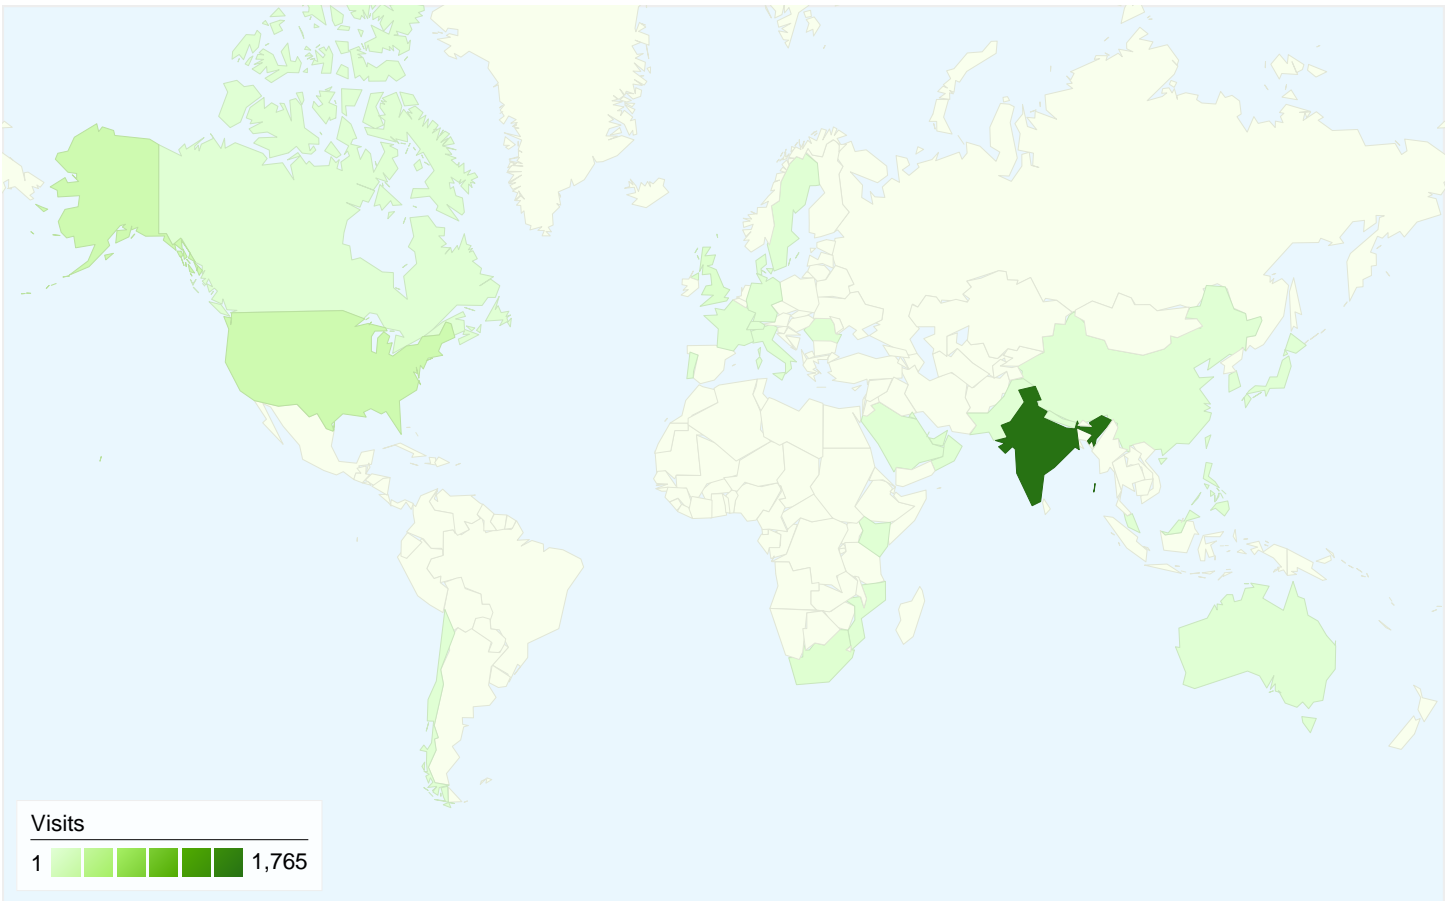

# Visitors Overview

Comparing to: Site

**1,718 people visited this site**

**2,163 Visits**

**1,718 Absolute Unique Visitors**

**2,970 Pageviews**

**1.37 Average Pageviews**

**00:01:53 Time on Site**

# Traffic Sources Overview

Comparing to: Site

All traffic sources sent a total of 2,163 visits

-  16.27% Direct Traffic
-  19.05% Referring Sites
-  64.68% Search Engines

- Search Engines  
1,399.00 (64.68%)
- Referring Sites  
412.00 (19.05%)
- Direct Traffic  
352.00 (16.27%)

## Top Traffic Sources

Sources	Visits	% visits	Keywords	Visits	% visits
google (organic)	1,331	61.53%	daman resorts	196	14.01%
(direct) ((none))	352	16.27%	mirasol daman	133	9.51%
themumbaimall.com (referral)	261	12.07%	resorts in daman	127	9.08%
hotelsinsilvassa.com (referral)	36	1.66%	mirasol resort	74	5.29%
google (cpc)	29	1.34%	daman hotels	64	4.57%

## 2,163 visits came from 33 countries/territories

Site Usage

Country/Territory	Visits	Pages/Visit	Avg. Time on Site	% New Visits	Bounce Rate
<b>Visits</b> <b>2,163</b> % of Site Total: 100.00%	<b>Pages/Visit</b> <b>1.37</b> Site Avg: 1.37 (0.00%)	<b>Avg. Time on Site</b> <b>00:01:53</b> Site Avg: 00:01:53 (0.00%)	<b>% New Visits</b> <b>75.87%</b> Site Avg: 75.87% (0.00%)	<b>Bounce Rate</b> <b>75.36%</b> Site Avg: 75.36% (0.00%)	
India	1,765	1.38	00:02:00	77.34%	75.24%
United States	190	1.31	00:01:05	73.68%	78.42%
Hong Kong	63	1.43	00:01:25	58.73%	79.37%
United Kingdom	35	1.43	00:01:29	68.57%	62.86%
Singapore	22	1.27	00:00:45	72.73%	77.27%
South Africa	18	1.22	00:01:31	27.78%	83.33%
United Arab Emirates	12	1.58	00:07:43	91.67%	50.00%
(not set)	8	1.12	00:01:06	87.50%	87.50%
Australia	6	1.33	00:00:49	33.33%	66.67%