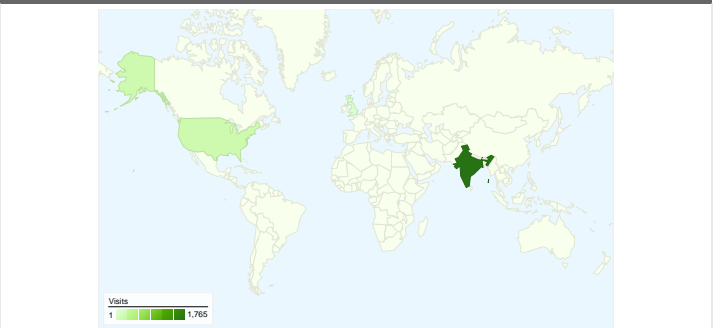

Map Overlay world