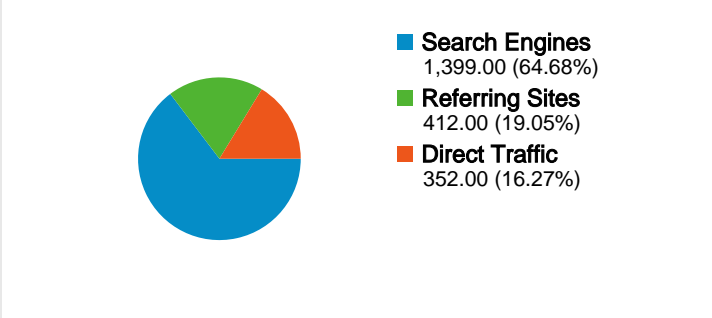

Traffic Sources Overview

Content Overview

Pages	Pageviews	% Pageviews
/daman/mirasolresort/	2,958	99.60%
/mirasolresort/	7	0.24%
/search?q=cache:PVUoLoCX7	1	0.03%
/search?q=cache:PVUoLoCX7	1	0.03%
/search?q=cache:PVUoLoCX7	1	0.03%